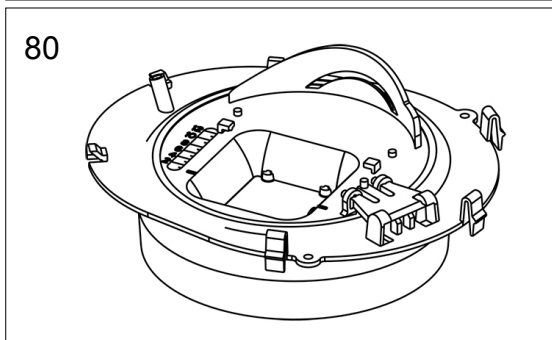

# Spare Parts List

126217 / 1625

60

**133.0312.133** Kit: Control board timer+overlay white  
 (152034) Control board timer 2-buttons 1 Pcs  
 Decal-overlay Hood without 1 Pcs

70

**133.0319.021** Kit: Control board+ribbon cable+overlay  
 (131504) Ribbon cable 4-leaded 600 mm  
 Decal-overlay Hood without  
 Control board timer 2-buttons

80

**133.0363.991** Kit: Damper with lock washer  
 Damper sealing without lock 1 Pcs  
 Lock washer to damper 1 Pcs *For products produced after 16/2-2015*

90

**133.0363.993** Damper axle 382/392 plastic  
 Damper axle 382/392 plastic 1 Pcs *For products produced after 16/2-2015*