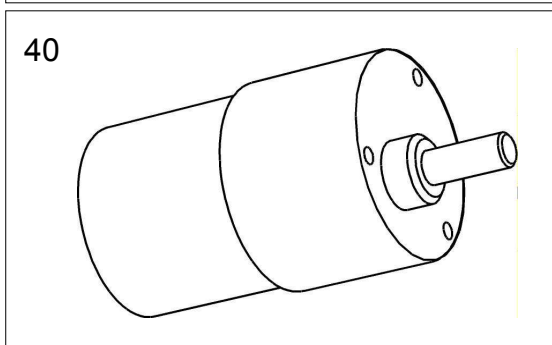

**133.0370.207** Extension cable LED L=1000mm  
Extension cable LED L=1000mm 1 Pcs

**133.0304.879** Damper motor  
(100625)

**133.0305.018** Damper control  
(131151)