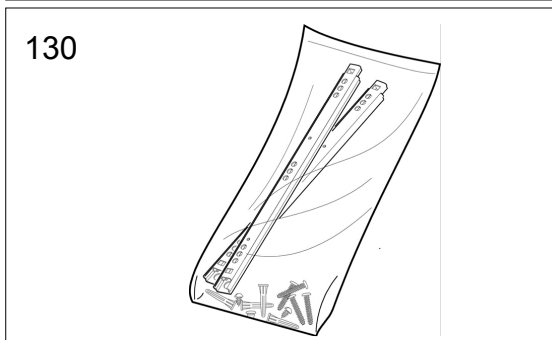

# Spare Parts List

126217 / 1625

**133.0304.949** Glass 390/420/490 no tape  
(110753)

No tape

**133.0305.043** Kit: End piece white  
(110756-0) End piece white

2 Pcs

**133.0041.027** Kit: Slides  
(130236) SOFTROLLER 10 KEN 250  
Screw 3.5x4.5 Torx 10 Spec