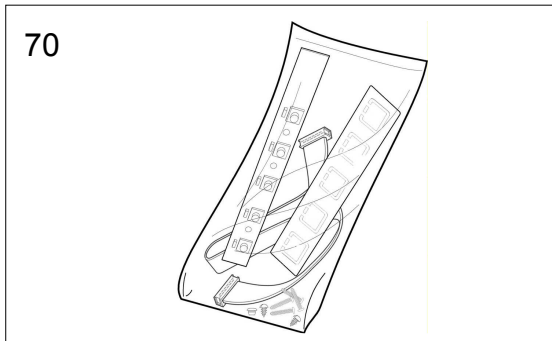

70

133.0319.021 Kit: Control board+ribbon cable+overlay
(131504) Ribbon cable 4-leaded 600 mm
Decal-overlay Hood without
Control board timer 2-buttons