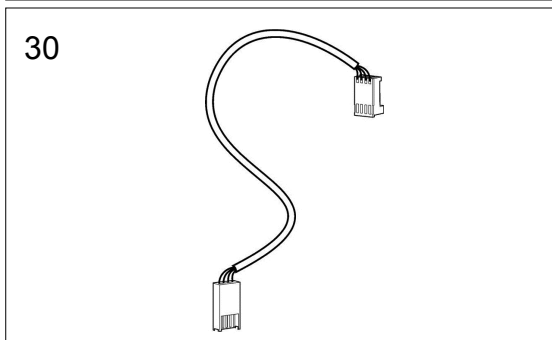

**133.0370.207** Extension cable LED L=1000mm  
Extension cable LED L=1000mm 1 Pcs

**133.0304.879** Damper motor  
(100625)

**133.0305.018** Damper control  
(131151)