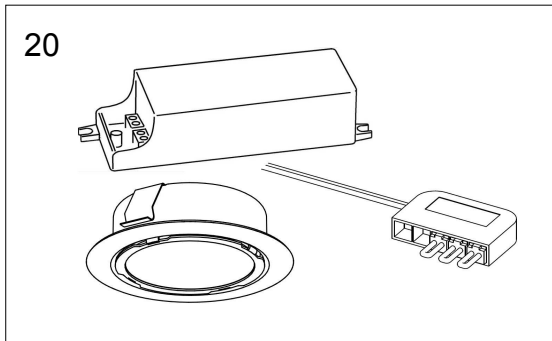

133.0370.029 Kit: Driver+spotlights+connection box LED
Led Downlight 700mA 3000K 2 Pcs
Led Powersupply 700mA 1 Pcs
Block terminal LED 1 Pcs