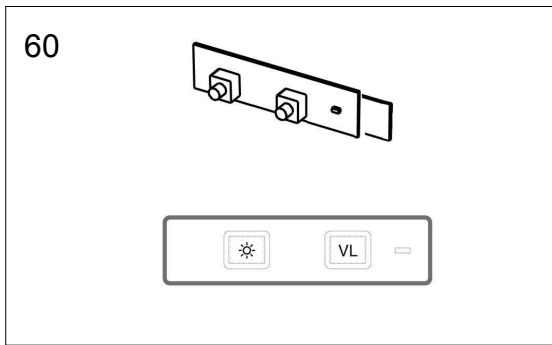

Spare Parts List

126217 / 1625

60

133.0312.133 Kit: Control board timer+overlay white
(152034) Control board timer 2-buttons 1 Pcs
Decal-overlay Hood without 1 Pcs