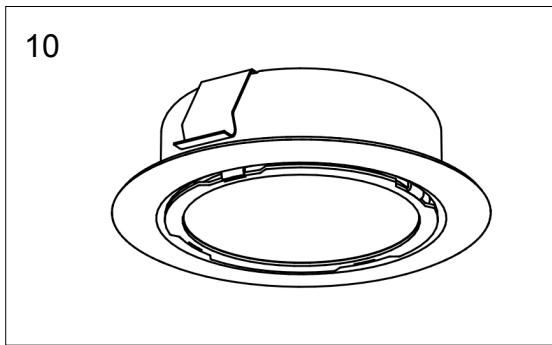

Spare Parts List

126217 / 1625

133.0385.848 LED spotlight 2W (2 pcs)
Led Downlight 700mA 3000K 2 Pcs