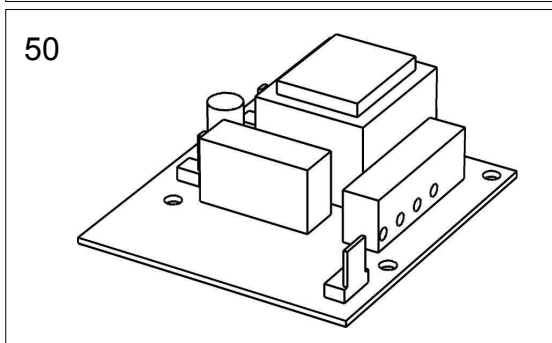

**133.0370.207** Extension cable LED L=1000mm  
Extension cable LED L=1000mm 1 Pcs

**133.0304.879** Damper motor  
(100625)

**133.0305.018** Damper control  
(131151)