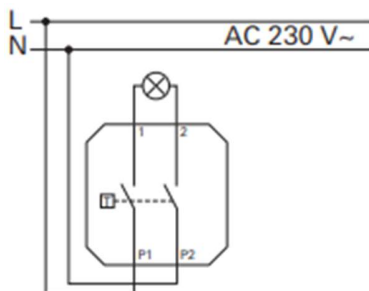

**Time switch 120min - 2 pole, 16A, 230V, IP44, surface-mounted
with labeling field
Art.-nr.: 382025**

Time setting	0-120min
Mounting type	on-wall
Material	plastic
Material quality	thermoplastic
Halogen free	no
Colour	gray
Degree of protection	IP44
Rated voltage	250V

Connection diagram:

Dimensions:

Width:	83mm
Height:	76mm
Length:	83mm
Weight:	0,22kg